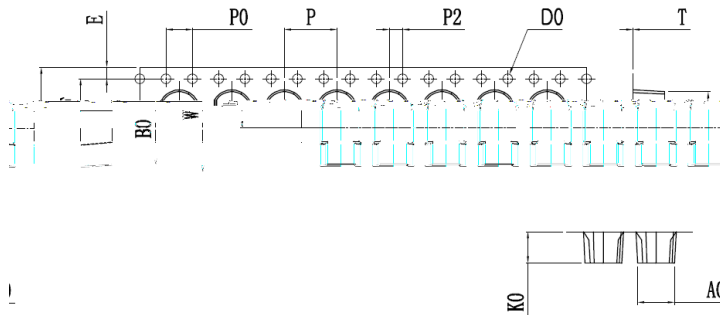

LIGH

<b>Part No.</b>	<b>LG-05IR4T94C-557F-B-T</b>	<b>Page</b>	<b>5 of 8</b>
-----------------	------------------------------	-------------	---------------

### 1. Package Dimensions

Item	Specification	
	Minum	Maximum
W	15.97	16.3
P	7.9	8.1
E	1.65	1.85
F	7.4	7.6
D	1.5	1.6
P0	3.9	4.1
P0x10	39.8	40.2
P2	1.9	2.1
A0	5.2	5.4
B0	10.6	10.8
K0	4.8	5.0

### Notes:

1. All dimensions in millimeters.
2. All dimensions meet EIA-481-C requirements.
3. Cover top by a heat sealing process.

- 1.
2. EIA-481-C
- 3.

保潔