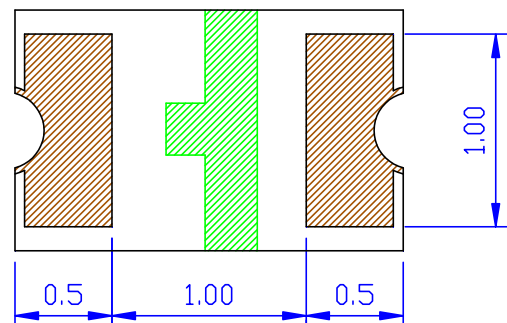

Features

- Pb free product—RoHS compliant
- Low power consumption, High efficiency
- Reliable and rugged
- Long life – solid state reliability
- Viewing Angle: 120°

Package Dimension

Part NO.	Lens Color	Source Color
SL-T0805GEC020-L80-A	Water Clear	Green

Notes:

1. All dimensions are in millimeters.
2. Tolerance is ± 0.10 mm unless otherwise noted
3. Specifications are subject to change without notice.