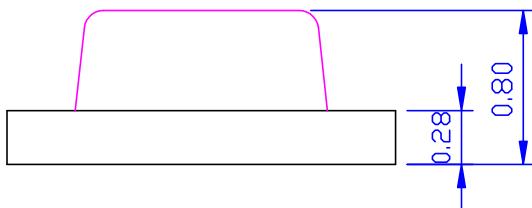

Features

- Pb free product—RoHS compliant
- Low power consumption, High efficiency
- Reliable and rugged
- Long life – solid state reliability
- Viewing Angle: 120°

Package Dimension

Part NO.	Lens Color	Source Color
SL-T0805GEC020-L80-A	Water Clear	Green

Notes:

1. All dimensions are in millimeters.
2. Tolerance is ± 0.10 mm unless otherwise noted
3. Specifications are subject to change without notice.