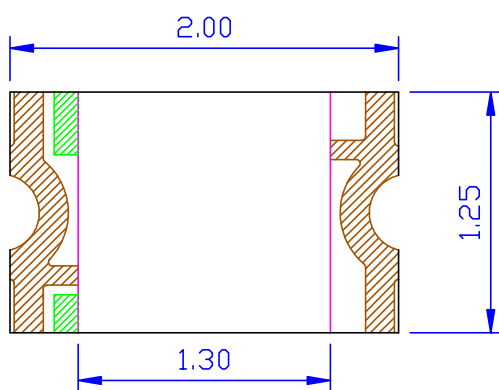

Features

- Pb free product—RoHS compliant
- Low power consumption, High efficiency
- Reliable and rugged
- Long life – solid state reliability
- Viewing Angle: 120°

Package Dimension

Part NO.	Lens Color	Source Color
SL-T0805GEC020-L80-A	Water Clear	Green

Notes:

1. All dimensions are in millimeters.
2. Tolerance is ± 0.10 mm unless otherwise noted
3. Specifications are subject to change without notice.